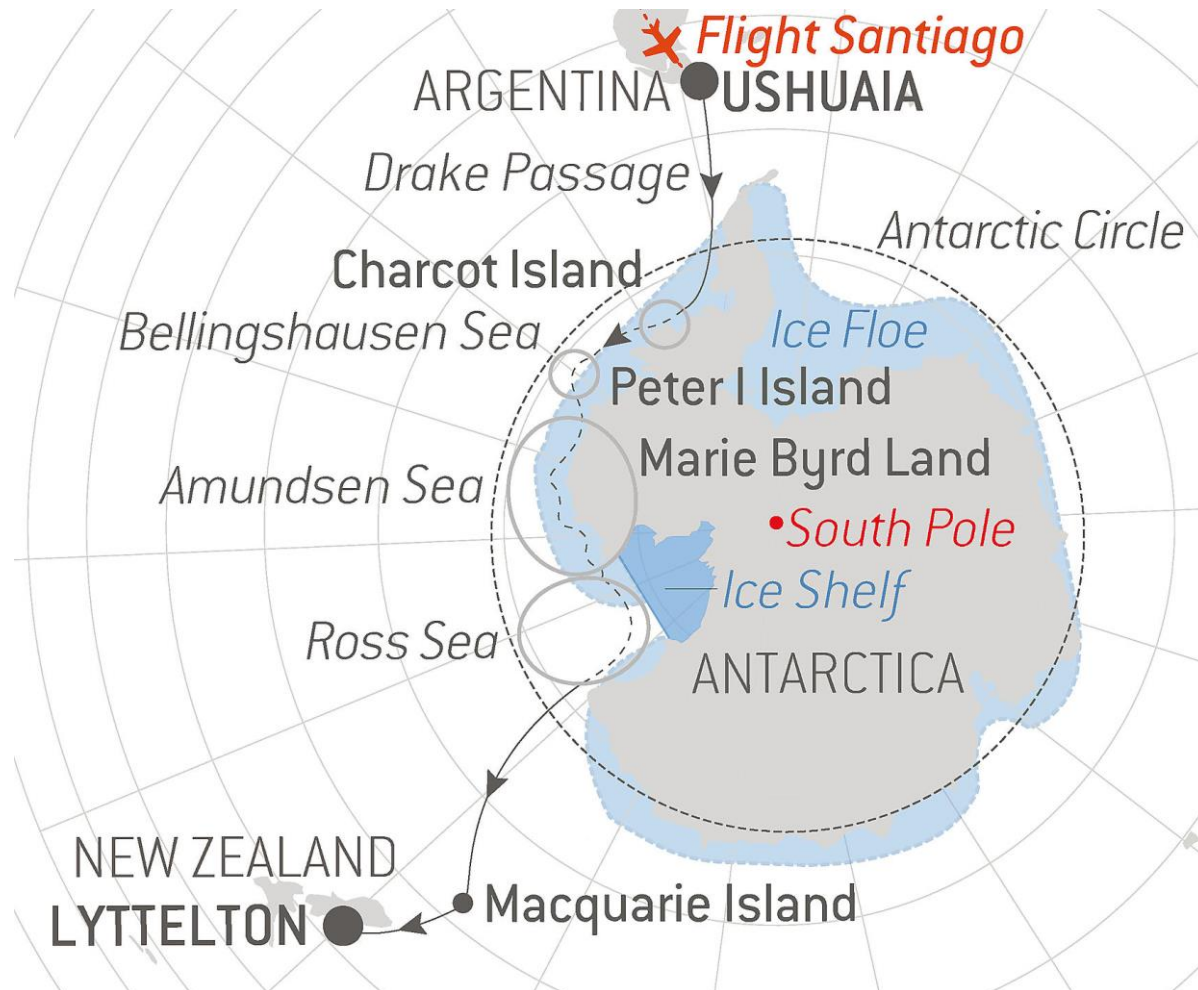

LE COMMANDANT CHARCOT – PONANT SCIENCE PROGRAM

CC080124 – January 8th – February 5th, 2024