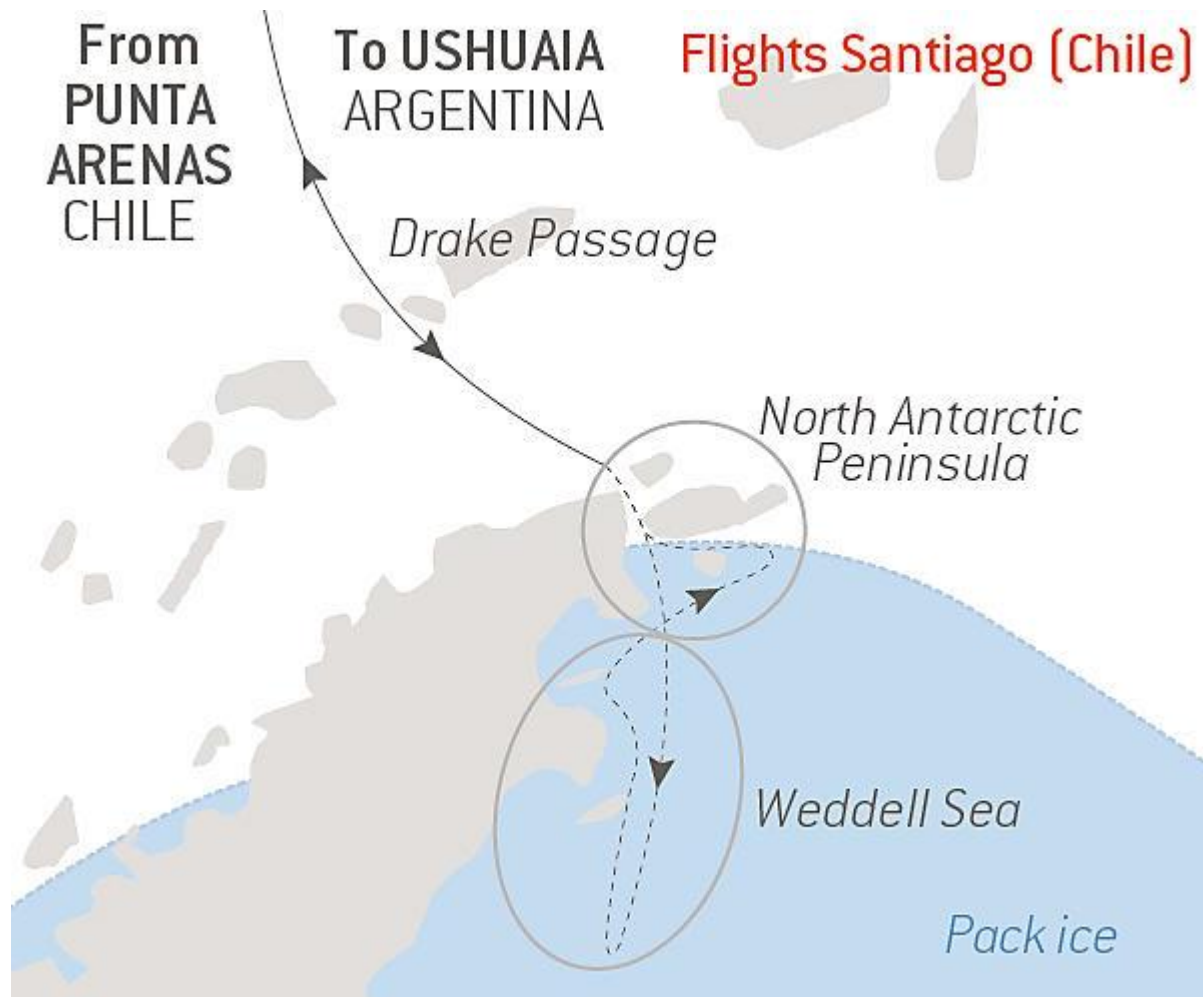

# LE COMMANDANT CHARCOT – PONANT SCIENCE PROGRAM

2023 – 2024  
Antarctic Season  
November - March

## LE COMMANDANT CHARCOT – PONANT SCIENCE PROGRAM

CC031123 – November 3rd – November 17<sup>th</sup>, 2023

CC171123 – November 17<sup>th</sup> – November 29<sup>th</sup>, 2023

# LE COMMANDANT CHARCOT – PONANT SCIENCE PROGRAM

CC291122 – November 29<sup>th</sup> - December 13<sup>th</sup>, 2023

CC131222 – December 13<sup>th</sup> - December 27<sup>th</sup>, 2023

# LE COMMANDANT CHARCOT – PONANT SCIENCE PROGRAM

CC271223 – December 27<sup>th</sup> 2023 – January 8<sup>th</sup>, 2024