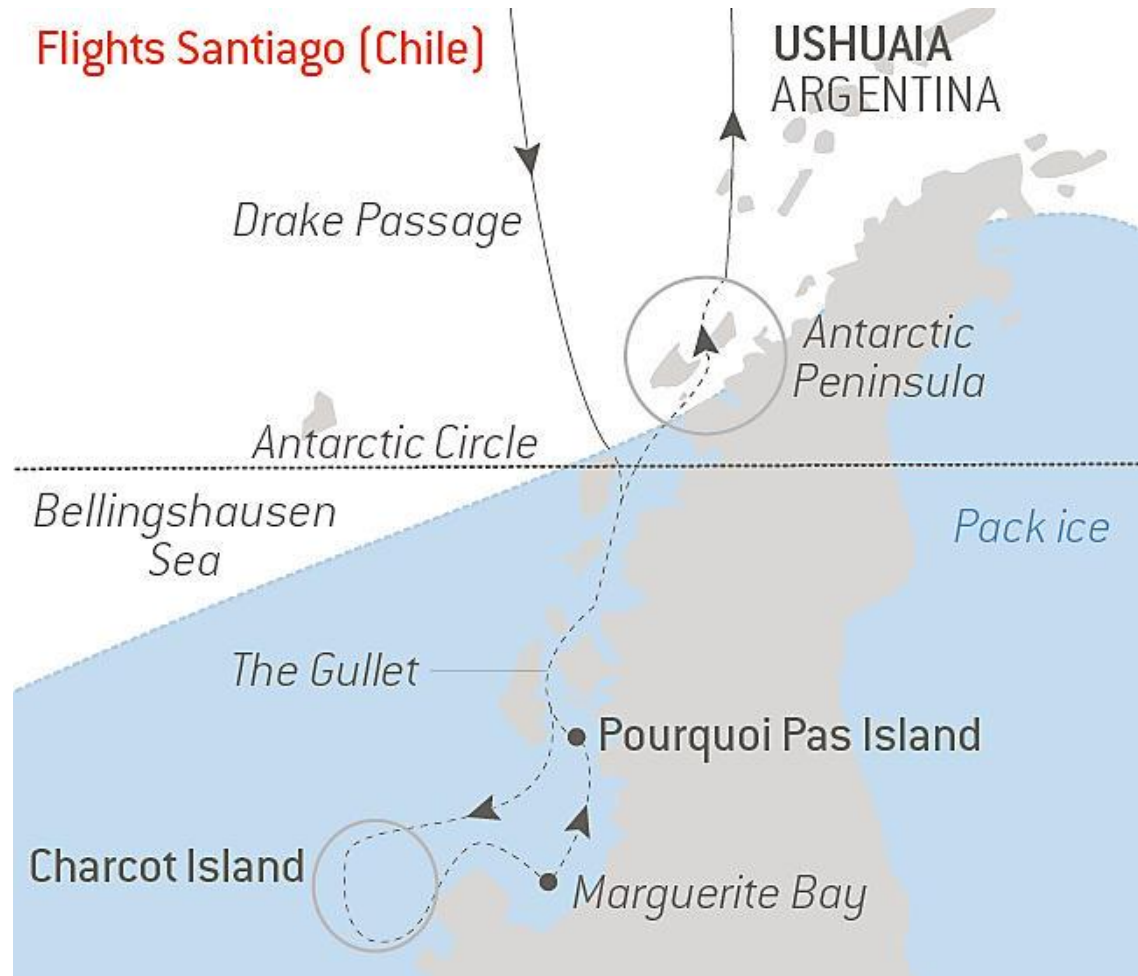

# LE COMMANDANT CHARCOT – PONANT SCIENCE PROGRAM

2023 – 2024  
Antarctic Season  
November - March

## LE COMMANDANT CHARCOT – PONANT SCIENCE PROGRAM

CC031123 – November 3rd – November 17<sup>th</sup>, 2023

CC171123 – November 17<sup>th</sup> – November 29<sup>th</sup>, 2023

# LE COMMANDANT CHARCOT – PONANT SCIENCE PROGRAM

CC291122 – November 29<sup>th</sup> - December 13<sup>th</sup>, 2023

CC131222 – December 13<sup>th</sup> - December 27<sup>th</sup>, 2023

# LE COMMANDANT CHARCOT – PONANT SCIENCE PROGRAM

CC271223 – December 27<sup>th</sup> 2023 – January 8<sup>th</sup>, 2024