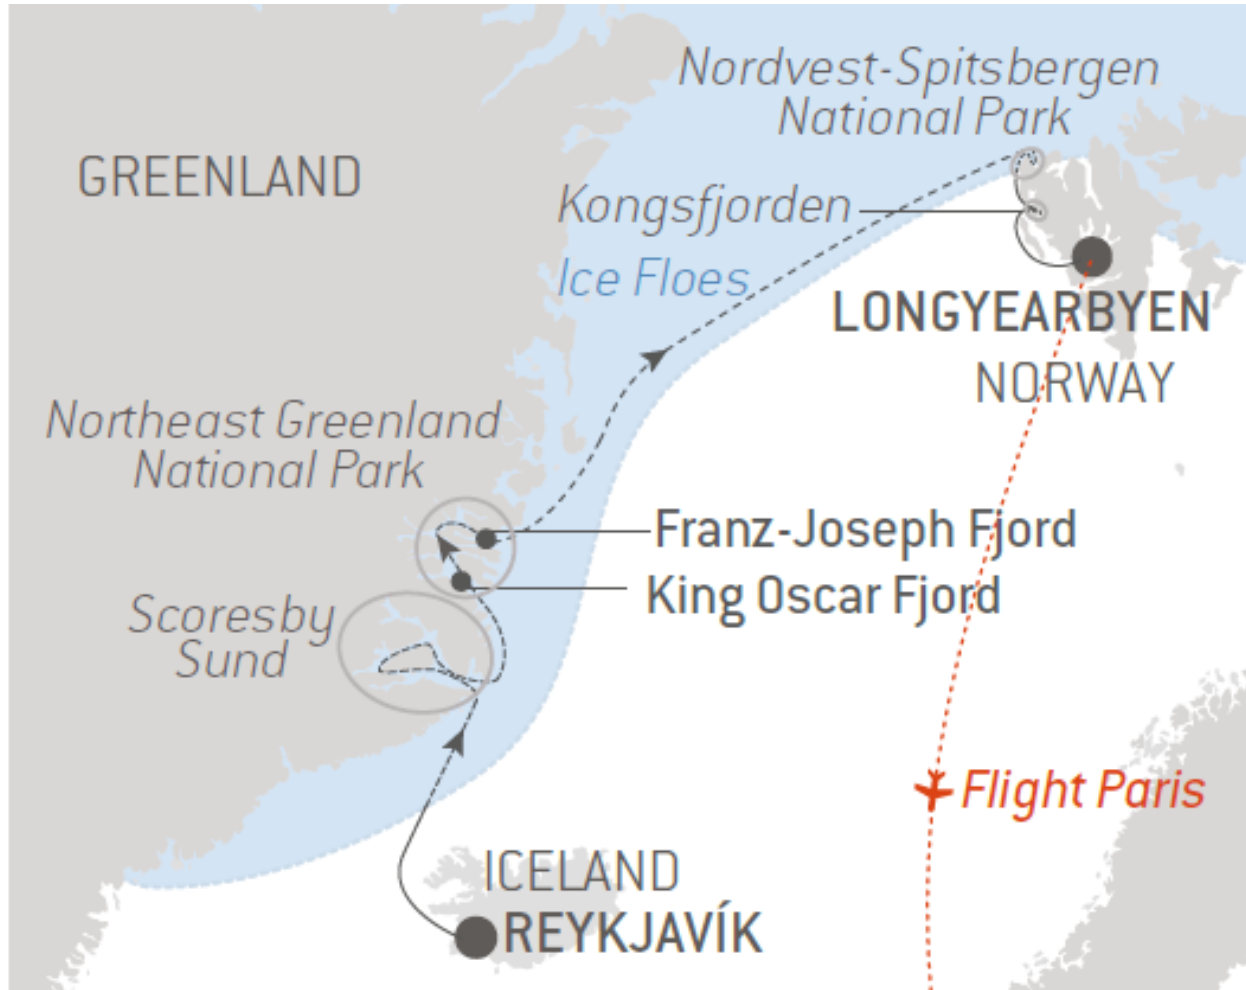

Itineraries Summer 2023

LE COMMANDANT CHARCOT – PONANT SCIENCE PROGRAM

2 poles – 2 navigation areas – 2 seasons

Arctic Season
May - September

Antarctic Season
November - March

LE COMMANDANT CHARCOT – PONANT SCIENCE PROGRAM

CC050523 – May 5th- May 15th, 2023

CC150523– May 15th – May 25th, 2023

LE COMMANDANT CHARCOT – PONANT SCIENCE PROGRAM

CC250523 – May 25th – June 8th, 2023

CC080623 – June 8th – June 22nd, 2023

LE COMMANDANT CHARCOT – PONANT SCIENCE PROGRAM

CC220623 – June 22nd – July 10th, 2023

LE COMMANDANT CHARCOT – PONANT SCIENCE PROGRAM

CC100723 – July 10th - July 27th, 2023

CC270723 – July 27th - August 11th, 2023

CC110823 – August 11th – August 26th, 2023

LE COMMANDANT CHARCOT – PONANT SCIENCE PROGRAM

CC260823 – August 26th – September 10th, 2023

LE COMMANDANT CHARCOT – PONANT SCIENCE PROGRAM

CC110923 – September 11th - October 5th, 2023