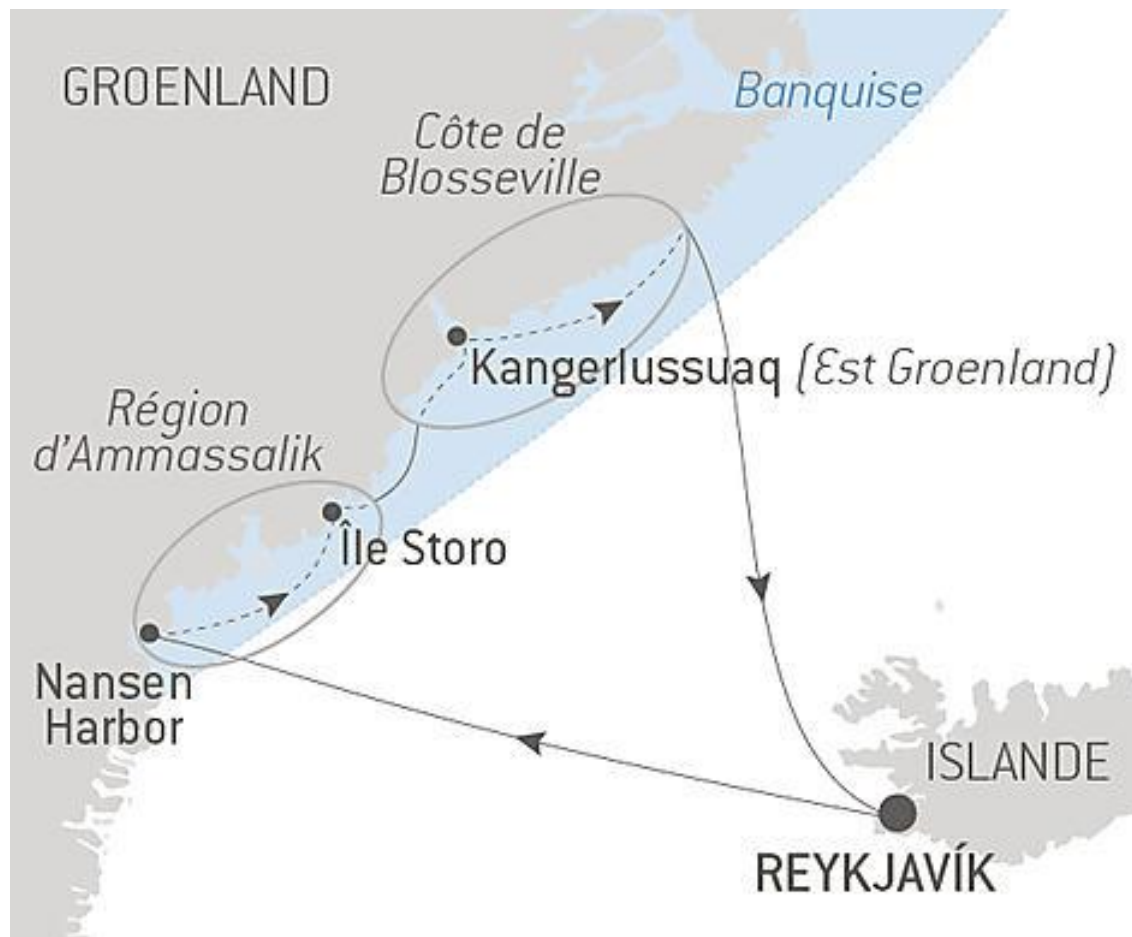

Itineraries Summer 2023

LE COMMANDANT CHARCOT – PONANT SCIENCE PROGRAM

2 poles – 2 navigation areas – 2 seasons

Arctic Season
May - September

Antarctic Season
November - March

LE COMMANDANT CHARCOT – PONANT SCIENCE PROGRAM

CC050523 – May 5th- May 15th, 2023

CC150523– May 15th – May 25th, 2023

LE COMMANDANT CHARCOT – PONANT SCIENCE PROGRAM

CC250523 – May 25th – June 8th, 2023

CC080623 – June 8th – June 22nd, 2023

LE COMMANDANT CHARCOT – PONANT SCIENCE PROGRAM

CC220623 – June 22nd – July 10th, 2023

LE COMMANDANT CHARCOT – PONANT SCIENCE PROGRAM

CC100723 – July 10th - July 27th, 2023

CC270723 – July 27th - August 11th, 2023

CC110823 – August 11th – August 26th, 2023

LE COMMANDANT CHARCOT – PONANT SCIENCE PROGRAM

CC260823 – August 26th – September 10th, 2023

LE COMMANDANT CHARCOT – PONANT SCIENCE PROGRAM

CC110923 – September 11th - October 5th, 2023