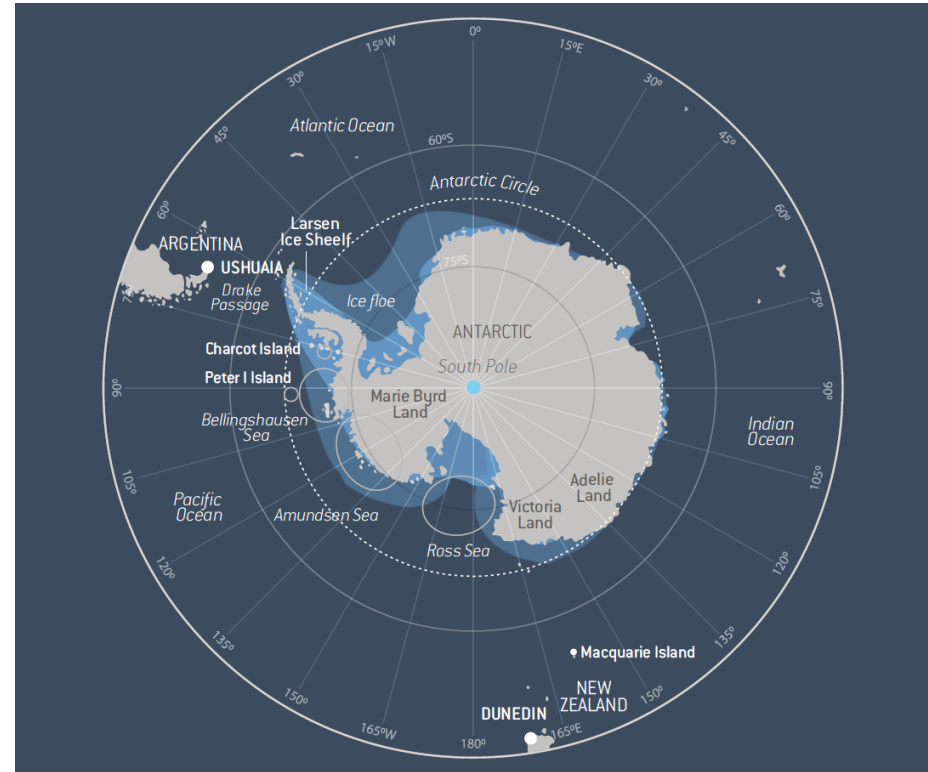

Itineraries Summer 2023

LE COMMANDANT CHARCOT – PONANT SCIENCE PROGRAM

2 poles – 2 navigation areas – 2 seasons

Arctic Season
May - September

Antarctic Season
November - March

LE COMMANDANT CHARCOT – PONANT SCIENCE PROGRAM

CC050523 – May 5th- May 15th, 2023

CC150523– May 15th – May 25th, 2023

LE COMMANDANT CHARCOT – PONANT SCIENCE PROGRAM

CC250523 – May 25th – June 8th, 2023

CC080623 – June 8th – June 22nd, 2023

LE COMMANDANT CHARCOT – PONANT SCIENCE PROGRAM

CC220623 – June 22nd – July 10th, 2023

LE COMMANDANT CHARCOT – PONANT SCIENCE PROGRAM

CC100723 – July 10th - July 27th, 2023

CC270723 – July 27th - August 11th, 2023

CC110823 – August 11th – August 26th, 2023

LE COMMANDANT CHARCOT – PONANT SCIENCE PROGRAM

CC260823 – August 26th – September 10th, 2023

LE COMMANDANT CHARCOT – PONANT SCIENCE PROGRAM

CC110923 – September 11th - October 5th, 2023