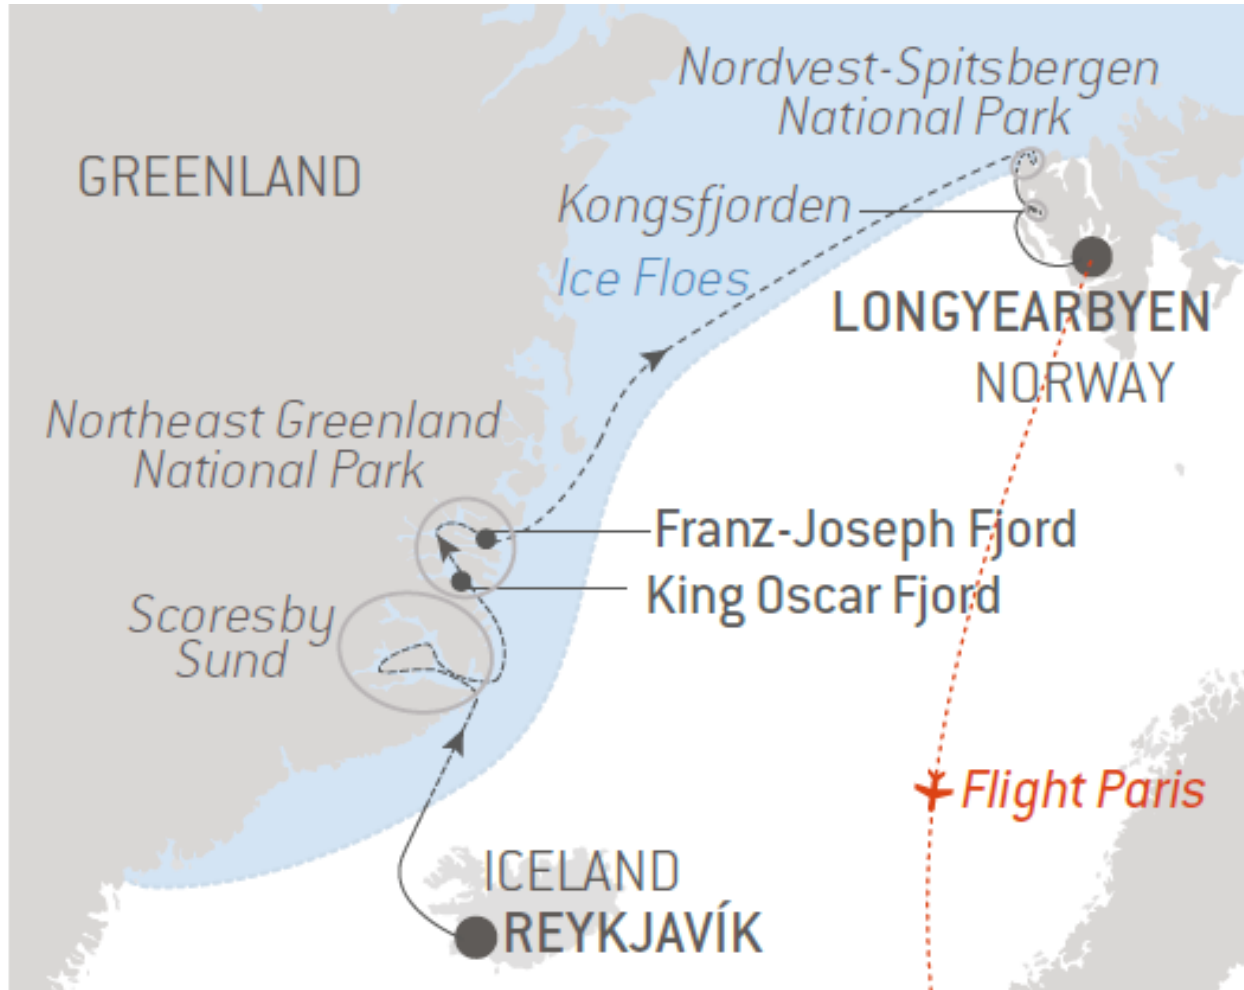

Itineraries

LE COMMANDANT CHARCOT – PONANT SCIENCE PROGRAM

Arctic Season
May – September 2022

LE COMMANDANT CHARCOT – PONANT SCIENCE PROGRAM

O300422 – April 30th - May 10th, 2022

LE COMMANDANT CHARCOT – PONANT SCIENCE PROGRAM

O100522 – May 10th – May 22nd, 2022

O220522 – May 22nd – June 3rd, 2022

LE COMMANDANT CHARCOT – PONANT SCIENCE PROGRAM

0030622 – June 3rd – June 15th, 2022

LE COMMANDANT CHARCOT – PONANT SCIENCE PROGRAM

O150622 – June 15th - June 23rd, 2022

LE COMMANDANT CHARCOT – PONANT SCIENCE PROGRAM

O280622 – June 28th - July 8th, 2022

LE COMMANDANT CHARCOT – PONANT SCIENCE PROGRAM

O080722 – July 8th - July 23rd, 2022

O230722 – July 23rd - August 7th, 2022

O220822 – August 22nd - September 6th, 2022

LE COMMANDANT CHARCOT – PONANT SCIENCE PROGRAM

0070922 – September 7th - October 1st, 2022